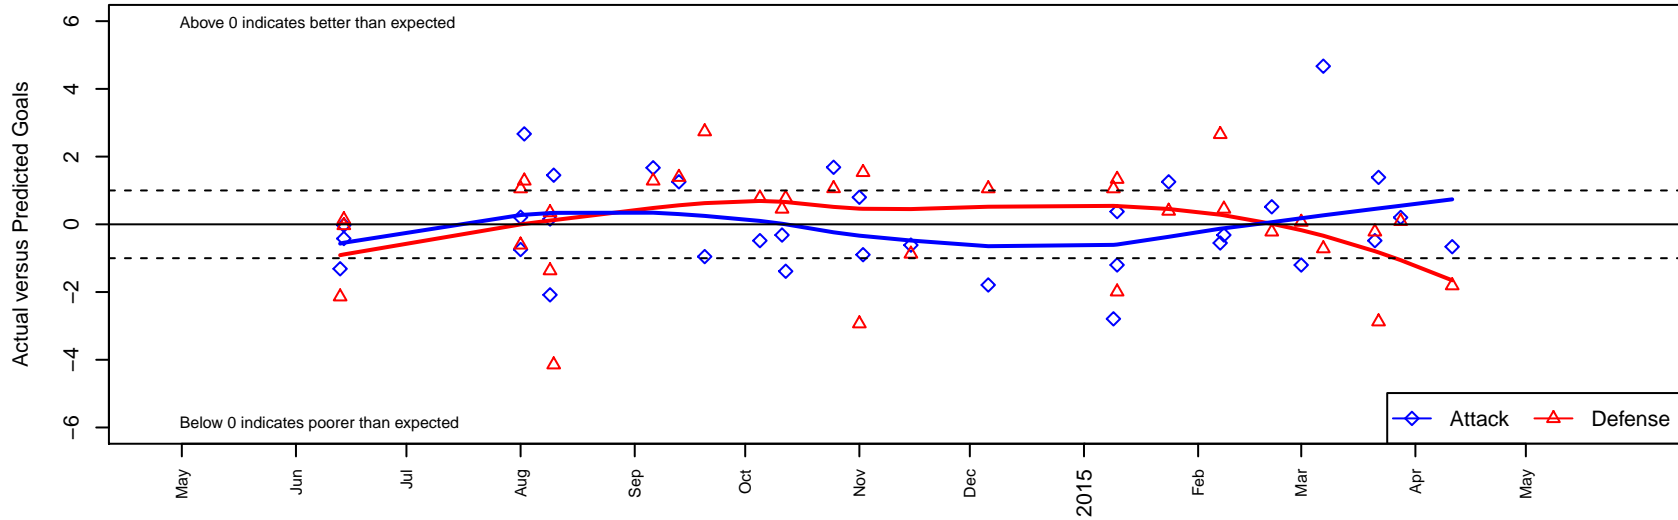

WPFC Navy B03

Washington Premier FC
 Tacoma, WA
 B03 total strength=195
 attack=0.18 defense=0.09
 fall league = RCL B03 Div 4
 spr league = Win RCL B03 Div 4

alt names used:
 WPFC '03 Navy
 Washington Premier FC B03 Navy
 WASHINGTON PREMIER FC WPFC B03 NAV
 WPFC B03 Navy C
 Washington Premier FC B03 Navy
 WPFC B03 Navy C
 WPFC B03 Navy C

WPFC Navy B03
 Dots are actual minus expected GF (blue circles) and GA (red triangles).
 Blue line is smoothed change in attack strength. Red is smoothed change in defense strength.

**attack and defense variance (black dot)
relative to other teams
and top 10 in region**