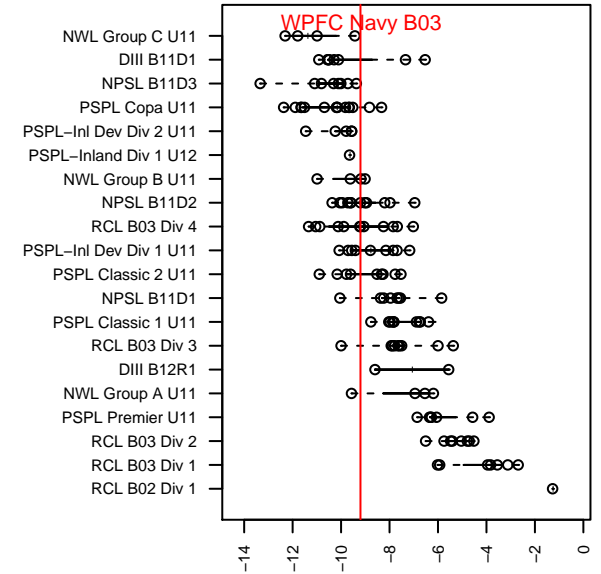

**attack and defense rating
relative to others at age
and all opponents in last 13 months**